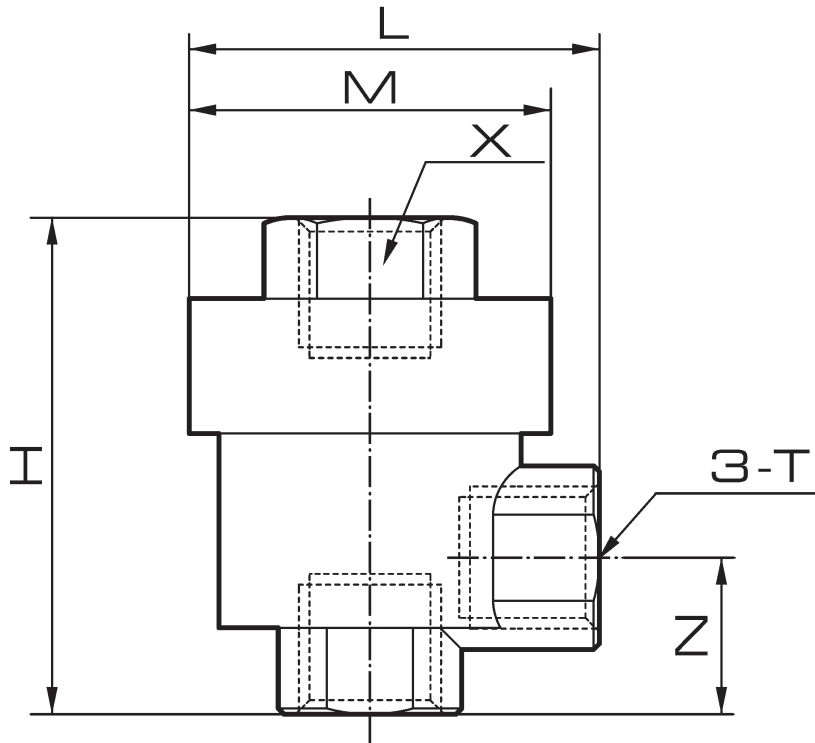

## Specification

Model	DQE-06	DQE-08	DQE-10	DQE-15	DQE-20
Port Size	G1/8"	G1/4"	G3/8"	G1/2"	G3/4"
Rated Flow (l/min)	680	1400	2300	3200	3400
Working Medium	Air				
Working Pressure	0 ~ 10 Bar				
Ambient Temperature	-20 ~ 70°C				

## Overall Dimension

## Dimension

Model/ Symbol	T	H	L	M	N	X
DQE-06	G1/8	40	32	28	12	14
DQE-08	G1/4	45	38	33.5	14	17
DQE-10	G3/8	55.5	47	39	15.5	22
DQE-15	G1/2	62	55	43	22	24
DQE-20	G3/4	91	66	53	35	34