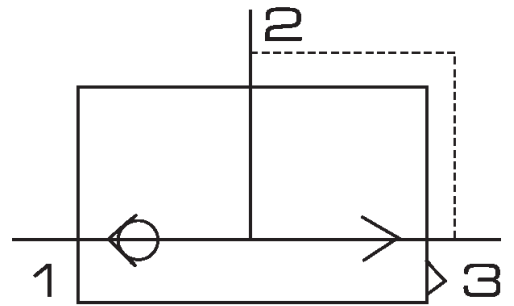

Symbol

Specification

Model	DQE-06	DQE-08	DQE-10	DQE-15	DQE-20
Port Size	G1/8"	G1/4"	G3/8"	G1/2"	G3/4"
Rated Flow (l/min)	680	1400	2300	3200	3400
Working Medium	Air				
Working Pressure	0 ~ 10 Bar				
Ambient Temperature	-20 ~ 70°C