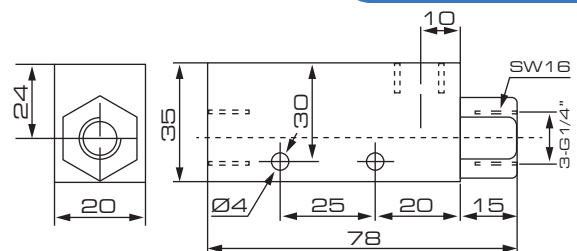

Specification

DL: Vacuum Valve

Port Size

100: G1/8"

150: G1/4"

200: G3/8"

Symbol

Specification

Model	DL-100	DL-150	DL-200
Working Medium		Air	
Working pressure		10 Bar	
Shortest Excitation Time		0.05 Second	
Rated Flow (l/min)		63	

Overall Dimension

DL-100

DL-150

DL-200