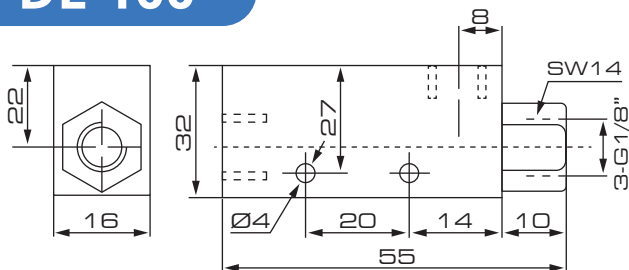

Specification

DL: Vacuum Valve

Port Size

100: G1/8"

150: G1/4"

200: G3/8"

Symbol

Specification

Model	DL-100	DL-150	DL-200
Working Medium		Air	
Working pressure		10 Bar	
Shortest Excitation Time		0.05 Second	
Rated Flow (l/min)		63	

Overall Dimension

DL-100

DL-150

DL-200